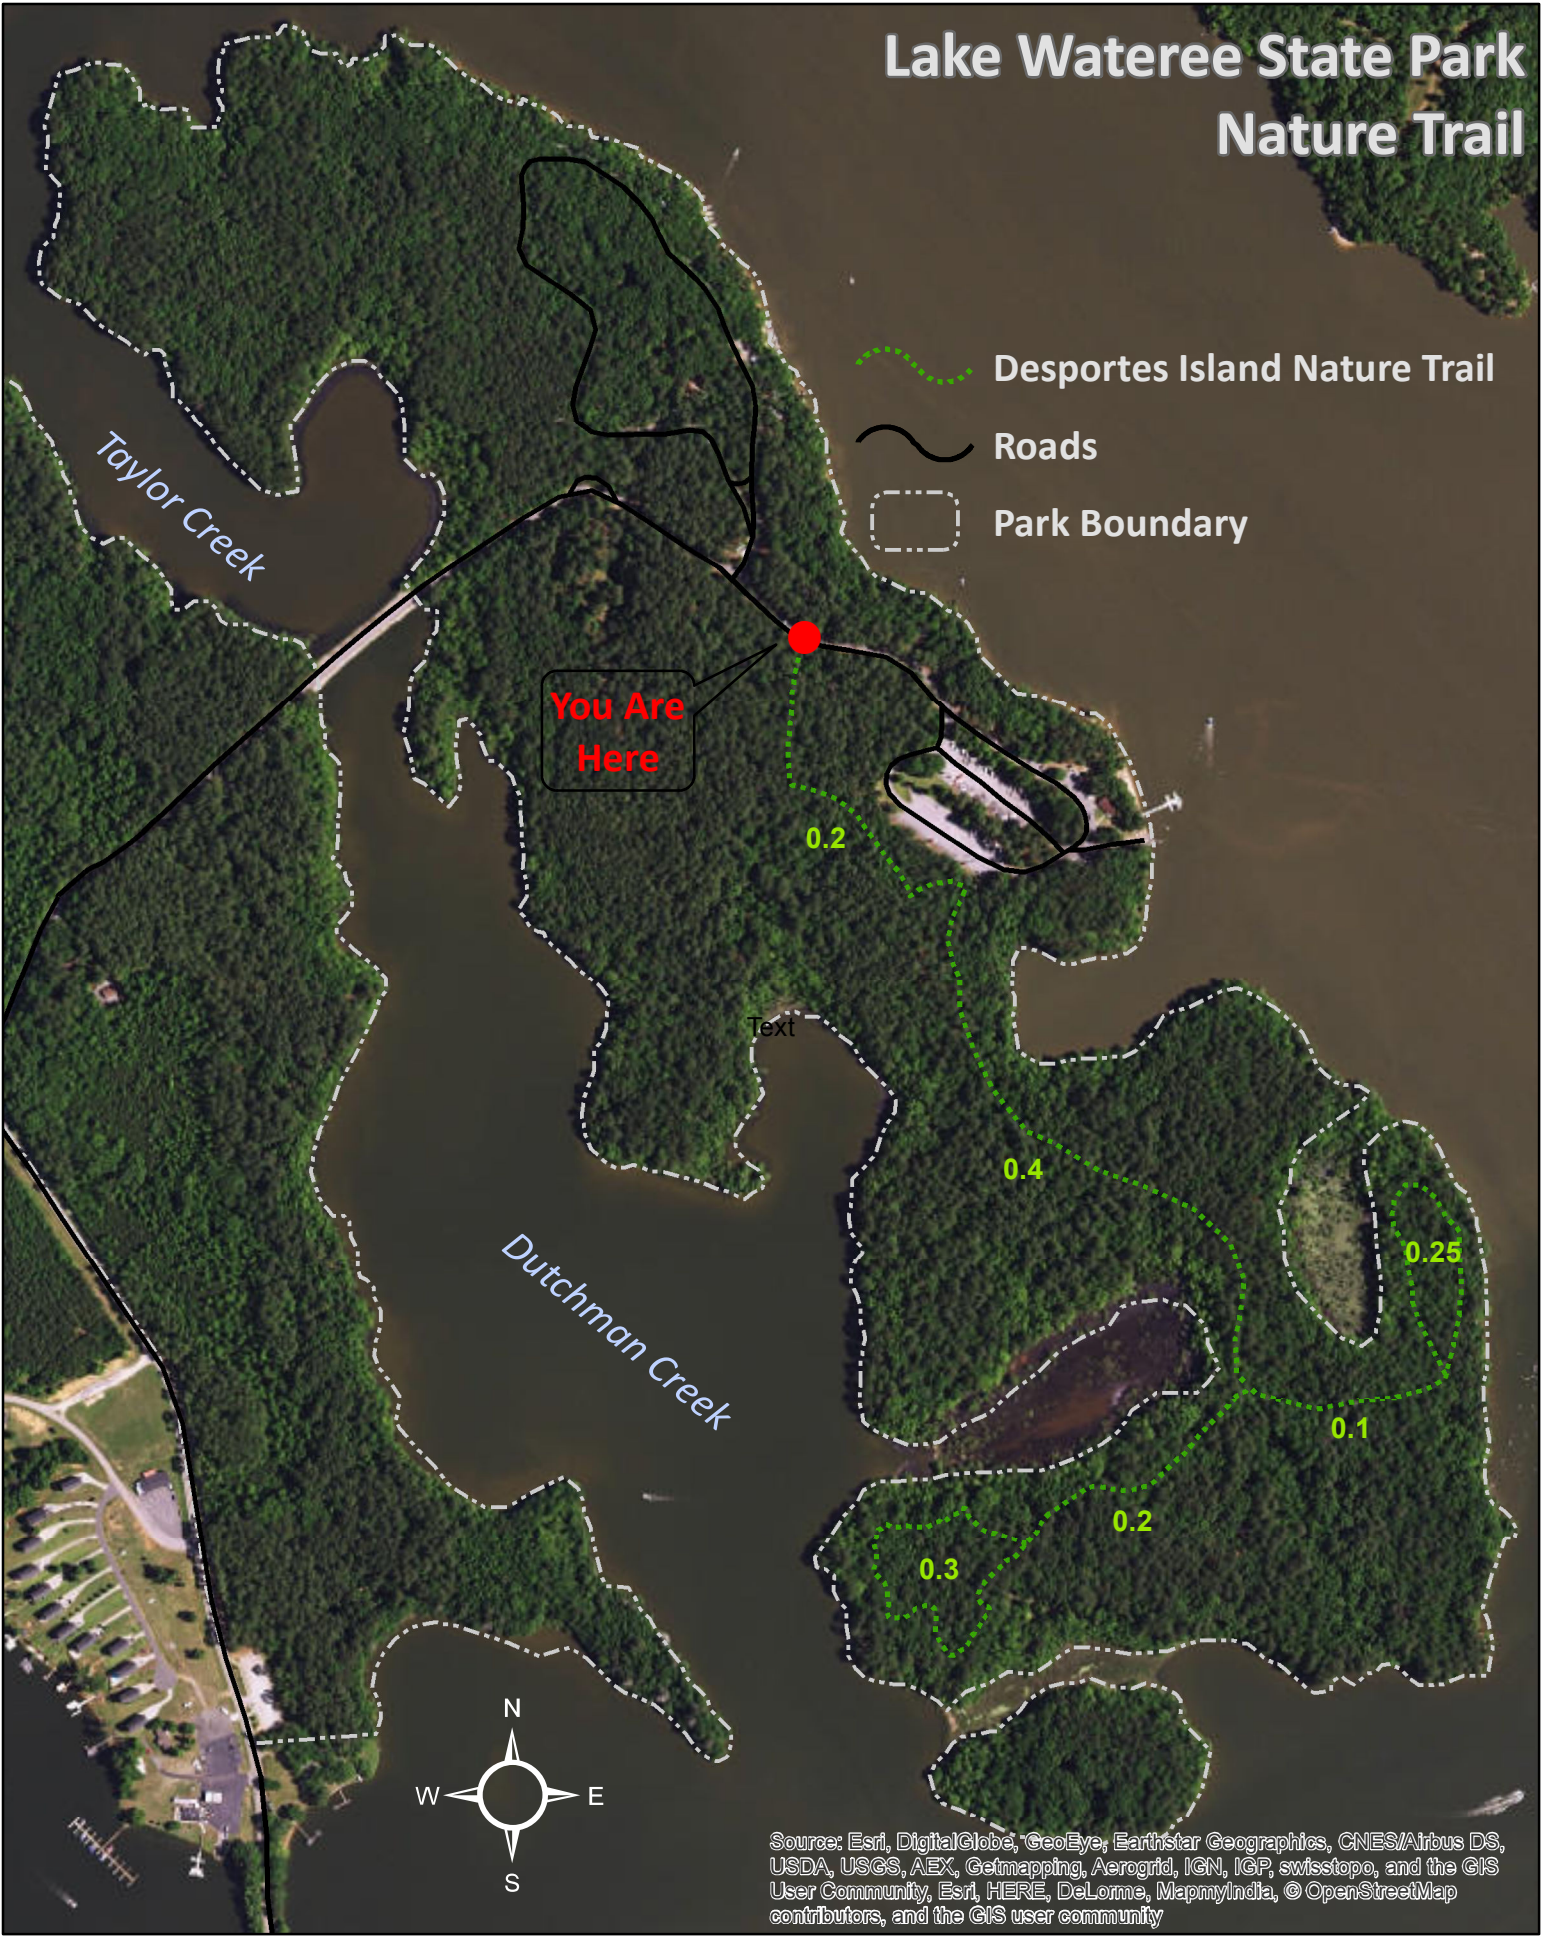

Lake Wateree State Park Nature Trail

- Desportes Island Nature Trail
- Roads
- Park Boundary

You Are Here

0.2

0.4

0.25

0.1

0.2

0.3

Text

Source: Esri, DigitalGlobe, GeoEye, Earthstar Geographics, CNES/Airbus DS, USDA, USGS, AEX, Getmapping, Aerogrid, IGN, IGP, swisstopo, and the GIS User Community, Esri, HERE, DeLorme, MapmyIndia, © OpenStreetMap contributors, and the GIS user community

0 0.125 0.25 0.5 Miles